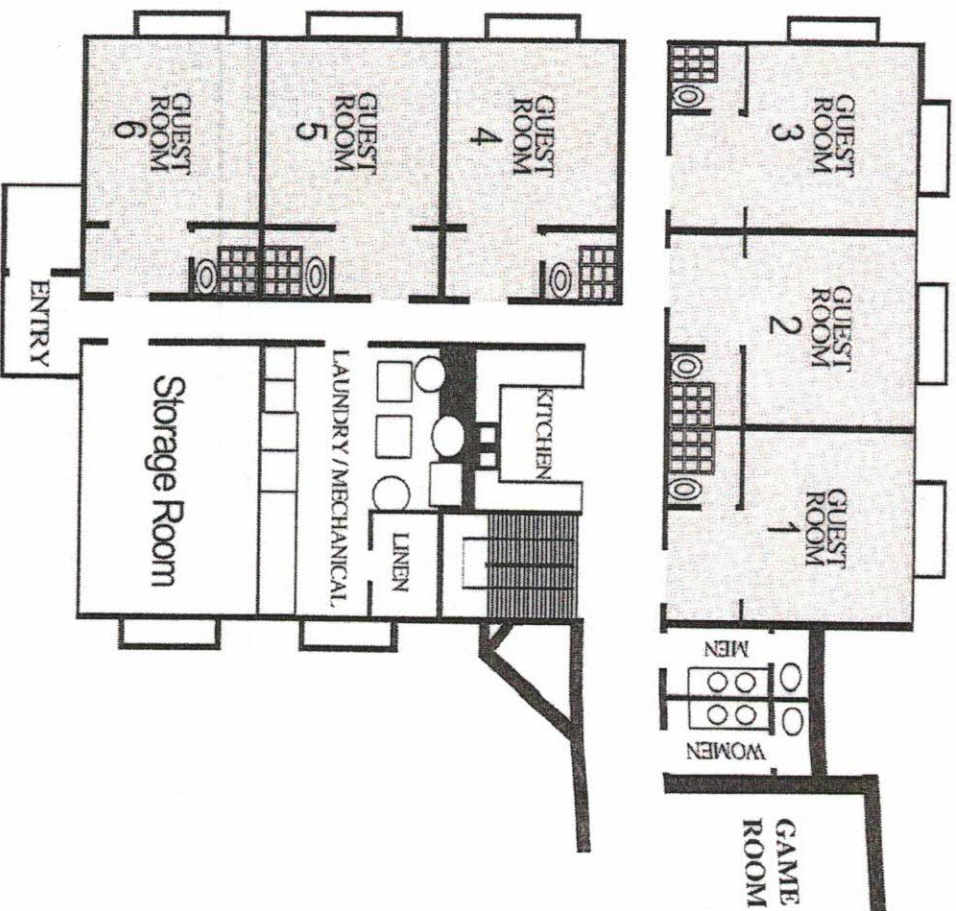

CEDAR BAY LODGE

FLOOR PLAN

MAIN FLOOR

LOWER LEVEL

Each room in the Lodge has one double bed, one bunk bed, and a roll-away twin bed. All beds are extra-long. (Queen sized sheets fit everything!)